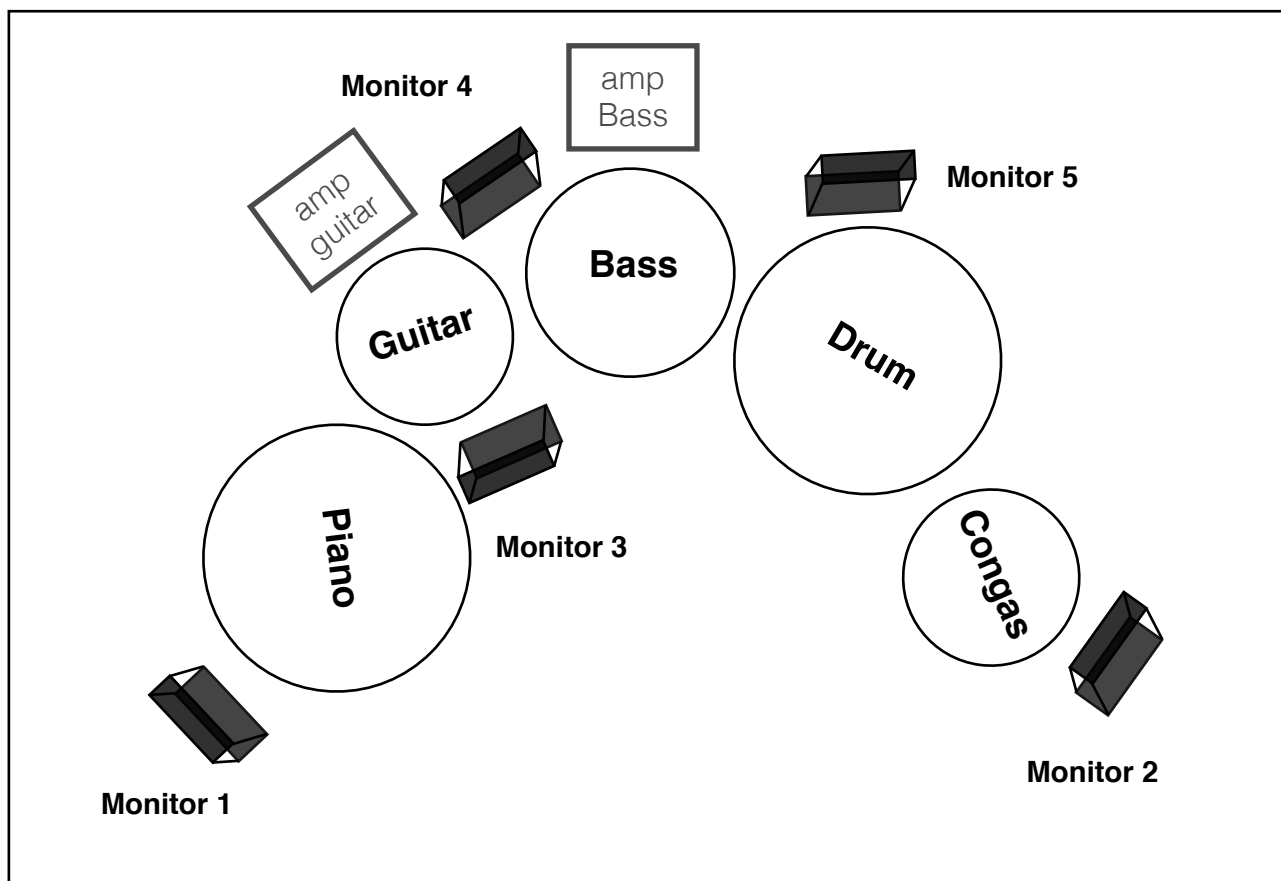

DAVID BRITO TENDENCIA NUEVA

DAVID BRITO TENDENCIA NUEVA

DRUM KIT - Professional model Yamaha, Pearl, DW or GMS

- One (1) Bass drum of 18' or 20' with opened drum head
- One (1) Drum rug (2x3m)
- One (1) Snare 14'
- One (1) Hi-Hat stand + tilter (charleston)
- Three (3) Toms 10', 12', 14'
- Three (3) cymbal stands
- One (1) snare stand
- One (1) Drummer's throne
- One (1) drum key (to tune it)
- One small and discreet music stand

BASS AMP with return out

- GK 800 or GK MB150S
- Or SWR 500/900
- Or Ampeg SVT Classic

GUITAR AMP

Fender

PERCUSSIONS

- 2xCONGAS
- 2 x cymbal stands for percussions

PIANO:

- One (1) Grand Piano (with adjustable seat)

SUBJECT TO CHANGE .

THIS RIDER MADE PART OF THE ATTACHED CONTRACT. ADAPTATIONS ARE ALWAYS POSSIBLE WHEN DISCUSSED EARLIER WITH OUR TECHNICIAN.

CH		Mic/Di	Stand	Monitor
1	Bass Drum	AKG112 or Beta 52	Short Boom	
2	Snare	SM 57	Short Boom	
3	Hi Hat	AKG 451 / SM91	Short Boom	
4	Rack Tom	Senn 421 / Beta98	Short Boom	
5	Floor Tom	Senn 421 / Beta98	Short Boom	
6	Overhead L	AKG 414 ou condensateur	Tall Boom	yes
7	Overhead R	AKG 414 ou condensateur	Tall Boom	yes
8	Tumba	SM 57	Short Boom	yes
9	Conga	SM 57	Short Boom	yes
10	Double Bass	DI	Active DI	yes
11	Double Bass	DPA (perso)		yes
12	Piano			yes
13	Piano			yes
14	Guitar	DI	Active DI	yes
15	Voice	SM 58	Tall Boom	yes