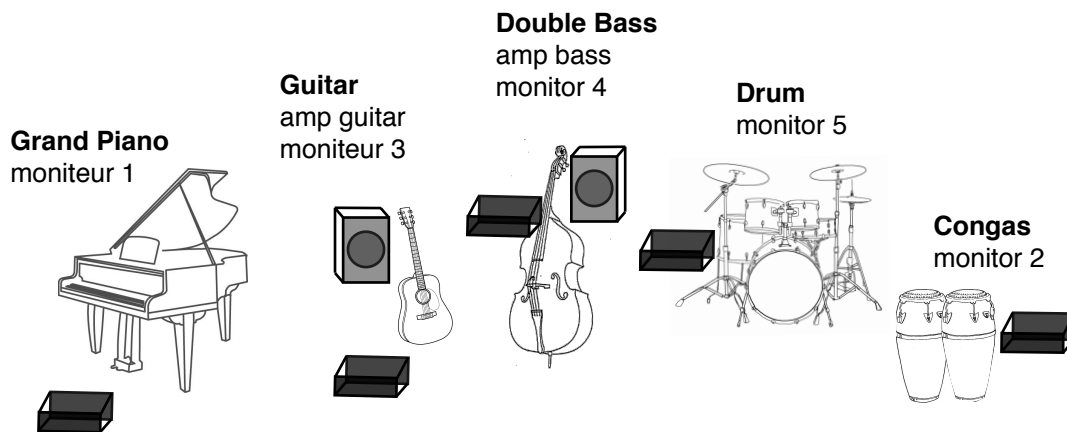

DAVID BRITO TENDENCIA NUEVA

DAVID BRITO TENDENCIA NUEVA

DRUM KIT - Professional model Yamaha, Pearl, DW or GMS

- One (1) Bass drum of 18' or 20' with opened drum head
- One (1) Drum rug (2x3m)
- One (1) Snare 14'
- One (1) Hi-Hat stand + tilter (charleston)
- Three (3) Toms 10', 12', 14'
- Three (3) cymbal stands
- One (1) snare stand
- One (1) Drummer's throne
- One (1) drum key (to tune it)
- One small and discreet music stand

BASS AMP with return out

- GK 800 or GK MB150S
- Or SWR 500/900
- Or Ampeg SVT Classic

GUITAR AMP

Fender

PERCUSSIONS

- 2xCONGAS
- 2 x cymbal stands for percussions

PIANO:

- One (1) Grand Piano (with adjustable seat)

SUBJECT TO CHANGE .

THIS RIDER MADE PART OF THE ATTACHED CONTRACT. ADAPTATIONS ARE ALWAYS POSSIBLE WHEN DISCUSSED EARLIER WITH OUR TECHNICIAN.

CH		Mic/Di	Stand	Monitor
1	Bass Drum	AKG112 or Beta 52	Short Boom	
2	Snare	SM 57	Short Boom	
3	Hi Hat	AKG 451 / SM91	Short Boom	
4	Rack Tom	Senn 421 / Beta98	Short Boom	
5	Floor Tom	Senn 421 / Beta98	Short Boom	
6	Overhead L	AKG 414 ou condensateur	Tall Boom	yes
7	Overhead R	AKG 414 ou condensateur	Tall Boom	yes
8	Tumba	SM 57	Short Boom	yes
9	Conga	SM 57	Short Boom	yes
10	Double Bass	DI	Active DI	yes
11	Double Bass	DPA (perso)		yes
12	Piano			yes
13	Piano			yes
14	Guitar	DI	Active DI	yes
15	Voice	SM 58	Tall Boom	yes